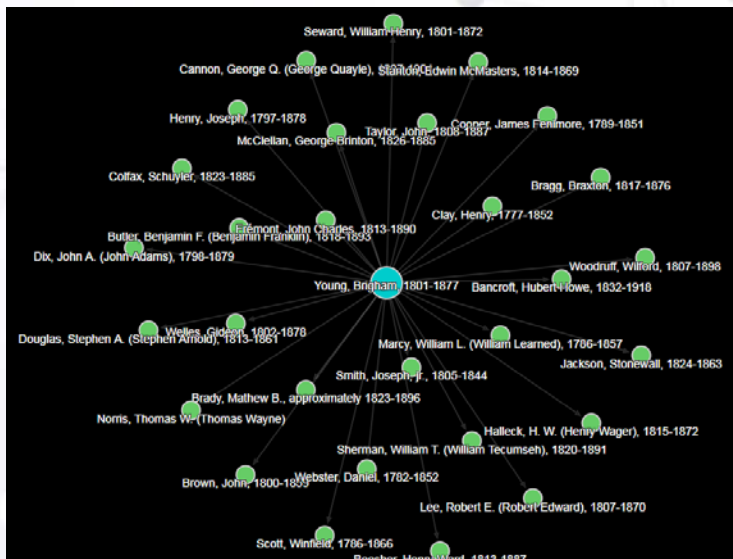

Encoded Archival Context - Corporate Bodies, Persons, and Families

- EAC-CPF <http://eac.staatsbibliothek-berlin.de>
- SNAC (Social Networks and Archival Context) <http://socialarchive.iath.virginia.edu/index.html>

Brigham Young portrait
Extension, Enterprise, and Education:
the Legacy of Co-operatives and Cooperation in Utah
Utah State University
<http://digital.lib.usu.edu/cdm/ref/collection/coops/id/1708>